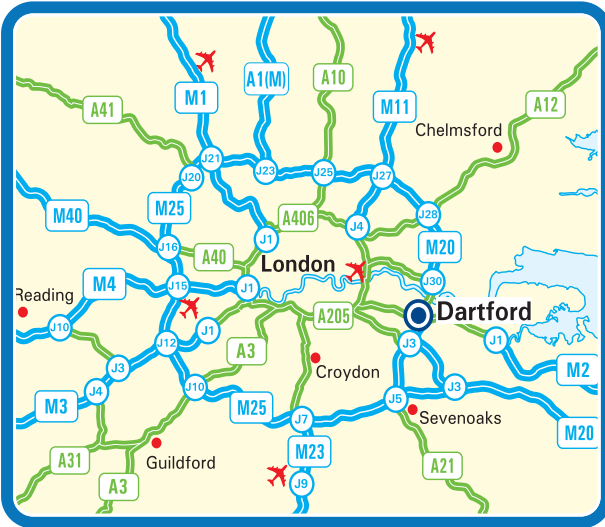

## Train

The nearest station is Dartford which is served by trains from Charing Cross, London Victoria. Journey time approximately 40 minutes from Central London.

## From M25 Clockwise

Leave M25 at Junction 1b (signed Dartford & A225).  
At the roundabout, take the third exit onto the A225.  
Continue straight across the next roundabout and continue to a set of traffic lights.  
Turn left at lights onto Darenth Road.  
Turn right onto Powder Mill Lane.  
Turn left into Fawkes Avenue. We are located on the right.

## From M25 Anti-Clockwise

Leave M25 at Junction 2 (signed London, Canterbury, A2 (M2) & Dartford (A225)).  
At the roundabout, take second exit and follow slip road towards Junction 1b,  
At roundabout take first exit onto the A225.  
Continue straight across the next roundabout and continue to a set of traffic lights.  
Turn left at lights onto Darenth Road. Turn right onto Powder Mill Lane.  
Turn left into Fawkes Avenue. We are located on the right.