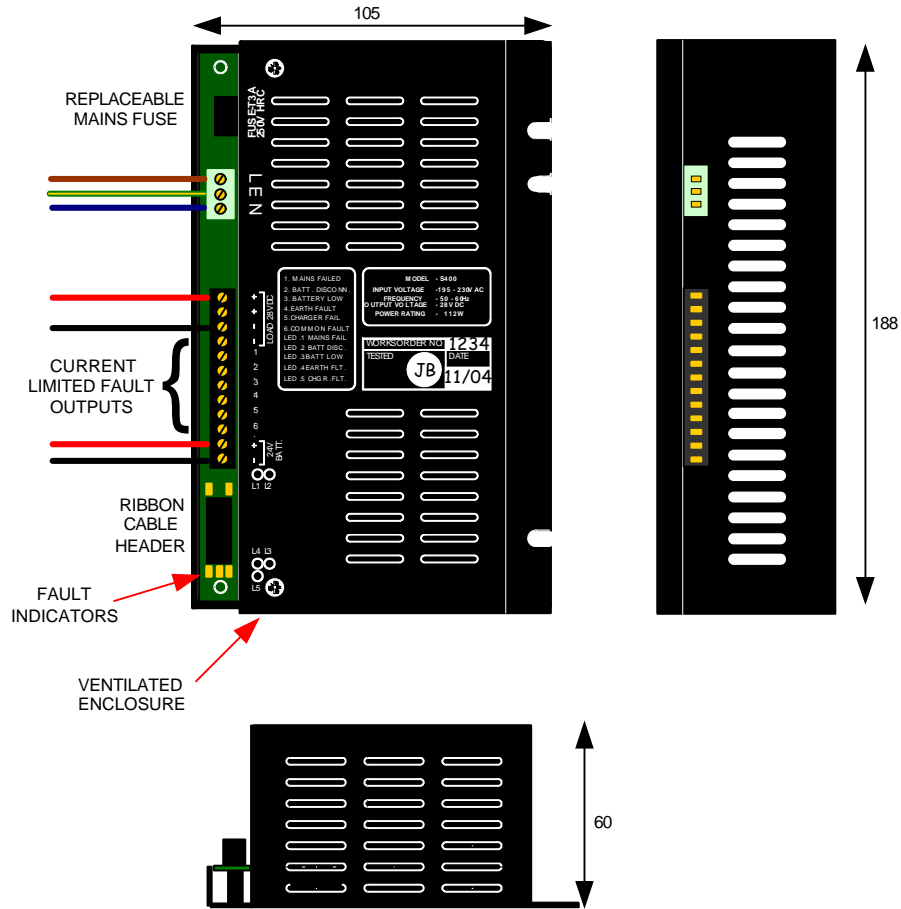

ENS400 chassis mounting power supply

ENSK15400 01 boxed power supply internal arrangement