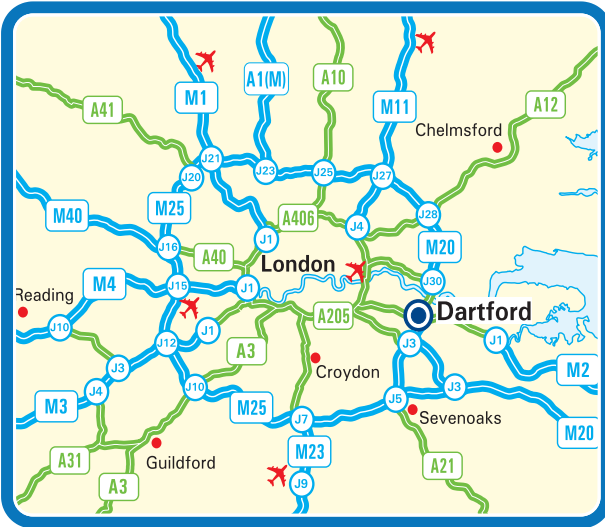

Kentec Electronics Ltd

Units 25-27 Fawkes Avenue Questor Dartford Kent DA1 1JQ England

Tel: +44 (0)1322 222121 Fax: +44 (0)1322 291794

E-mail: sales@kentec.co.uk Web: www.kentec.co.uk

Train

The nearest station is Dartford which is served by trains from Charing Cross, London Victoria. Journey time approximately 40 minutes from Central London.

From M25 Clockwise

Leave M25 at Junction 1b (signed Dartford & A225). At the roundabout, take the third exit onto the A225. Continue straight across the next roundabout and continue to a set of traffic lights. Turn left at lights onto Darenth Road. Turn right onto Powder Mill Lane. Turn left into Fawkes Avenue. We are located on the right.

From M25 Anti-Clockwise

Leave M25 at Junction 2 (signed London, Canterbury, A2 (M2) & Dartford (A225)). At the roundabout, take second exit and follow slip road towards Junction 1b. At roundabout take first exit onto the A225. Continue straight across the next roundabout and continue to a set of traffic lights. Turn left at lights onto Darenth Road. Turn right onto Powder Mill Lane. Turn left into Fawkes Avenue. We are located on the right.